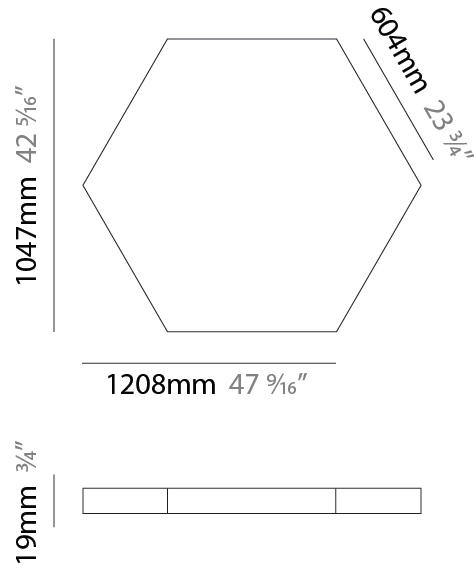

INFINITE HEXAGON SURFACE

A56194- -

base number   Color   Finish
Temperature   Options

PROJECT
TYPE
SPECIFIER
QUANTITY
DATE

1. To build a product code in our configurator select the specify button on the base model # product page
2. To build a manual product code on this datasheet choose from the options listed below in blue font and add the suffix to the base model #

GENERAL

Series: Infinite Hexagon
Partner: Ivela
Division: Architectural
Installation: Surface
Product Type: Panels
Mounting Location: Ceiling
Light Distribution: Direct

PHYSICAL

Shape: Hexagon
Length (mm): 1208
Length (in): 47 ⁵/₁₆
Width (mm): 1047
Width (in): 41 ¹/₄
Height (mm): 19
Height (in): 3/4
Diffuser: PMMA - Opal
Fixture Finish: WHI / BLK / GLD
Fixture Material: Aluminum

ELECTRICAL

Lamp Type: LED
Input Wattage (W): 72
Dimming: Tri-Mode (Non-Dimming and Phase Dimming (120Vac only) and 0-10V Dimming)
Driver Included: No
Driver Location: Remote
Driver Type: Constant Voltage - Universal
Driver Class: Class 2
Housing: ENCP 5 (ERP) ENCP 8 (SC Power)
Input Voltage (V): 120 - 277
Output Voltage (V): 24

LED

Color Temperature (°K): 2700 / 3000 / 3500 / 4000
Max. Delivered Lumen (lm): 7200 / 7500 / 7723 / 7950
Nominal Lumen (lm): 14400 / 15000 / 15446 / 15900
CRI: >93 CRI
Lamp Life (hrs): 50000

OPTICAL

RATINGS AND CERTIFICATIONS

Certified By: CSA Certified to UL and CSA Standards
IP rating: IP20