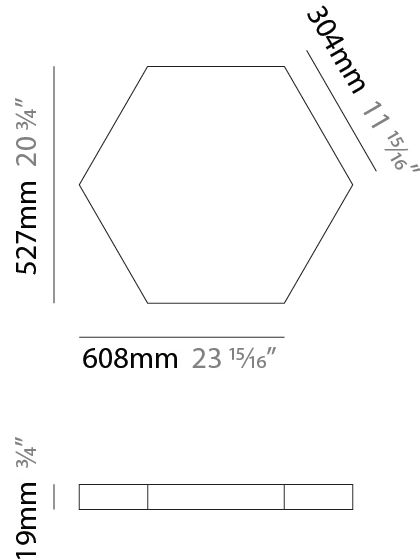

PROJECT	_____
TYPE	_____
SPECIFIER	_____
QUANTITY	_____
DATE	_____

INFINITE HEXAGON SURFACE

A56192- -

base number   Color   Finish
Temperature   Options

1. To build a product code in our configurator select the specify button on the base model # product page
2. To build a manual product code on this datasheet choose from the options listed below in blue font and add the suffix to the base model #

GENERAL

Series: Infinite Hexagon
Partner: Ivela
Division: Architectural
Installation: Surface
Product Type: Panels
Mounting Location: Ceiling
Light Distribution: Direct

PHYSICAL

Shape: Hexagon
Length (mm): 1008
Length (in): 43 ¹¹/₁₆
Width (mm): 873
Width (in): 43 ¹¹/₁₆
Height (mm): 19
Height (in): 1 ¹/₁₆
Max. Overall Height (mm): 2019
Diffuser: PMMA - Opal
Fixture Finish: WHI / BLK / GLD
Fixture Material: Aluminum

ELECTRICAL

Lamp Type: LED
Input Wattage (W): 60
Dimming: Tri-Mode (Non-Dimming and Phase Dimming (120Vac only) and 0-10V Dimming)
Driver Included: No
Driver Location: Remote
Driver Type: Constant Voltage - Universal
Driver Class: Class 2
Housing: ENCP 5 (ERP) ENCP 8 (SC Power)
Input Voltage (V): 120 - 277
Output Voltage (V): 24

LED

Color Temperature (°K): 2700 / 3000 / 3500 / 4000
Max. Delivered Lumen (lm): 3600 / 3750 / 3861 / 3975
Nominal Lumen (lm): 7200 / 7500 / 7723 / 7950
CRI: >93 CRI
Lamp Life (hrs): 50000

OPTICAL

RATINGS AND CERTIFICATIONS

Certified By: CSA Certified to UL and CSA Standards
IP rating: IP20